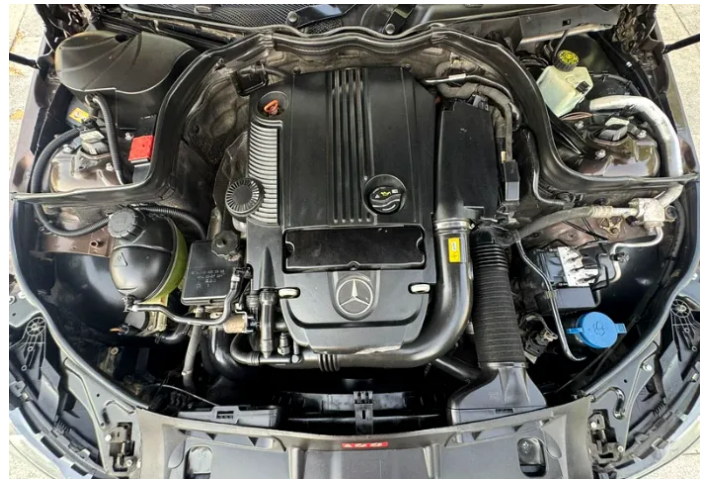

CAR DETAILS

Make	Mercedes Benz	Model	C-CLASS
Year	2014	KMS Driven	155000
Spec	Gcc	Trim	C200
Engine Size	2.0L	No. of Cylinders	4
Fuel Type	Petrol	Transmission	Automatic
Body Type	Sedan	Exterior Color	Brown