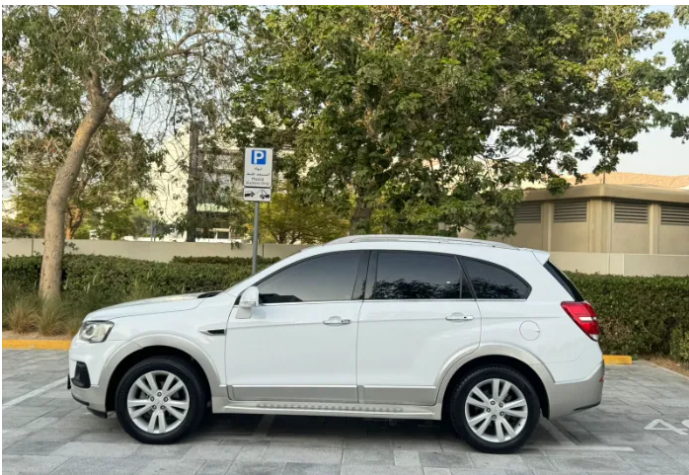

Advanced Inspection Report (04-Apr-2026 06:04 PM)

Chevrolet CAPTIVA

IMAGES

CAR DETAILS

| | | | |
|-------------|------------------|------------------|------------------|
| Make | Chevrolet | Model | CAPTIVA |
| Year | 2016 | KMS Driven | 146000 |
| Spec | Gcc | Trim | LT |
| Engine Size | 2.4L | No. of Cylinders | 4 |
| Fuel Type | Petrol | Transmission | Automatic |
| Body Type | SUV | Exterior Color | White |