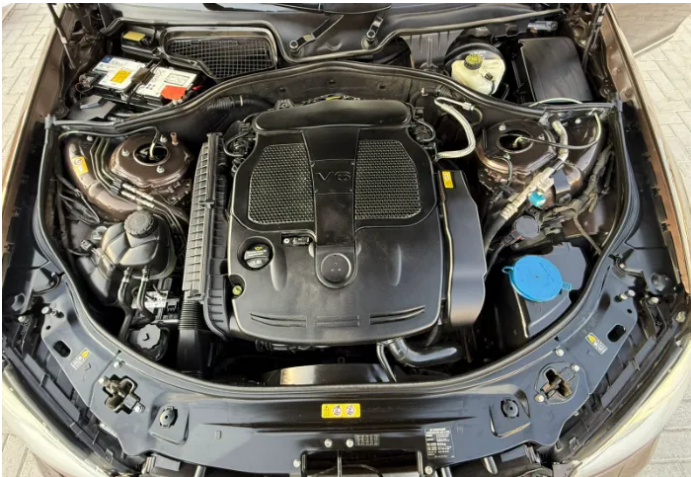

## CAR DETAILS

Make	<b>Mercedes Benz</b>	Model	<b>S -CLASS</b>
Year	<b>2013</b>	KMS Driven	<b>188000</b>
Spec	<b>Gcc</b>	Trim	<b>S 350 AMG</b>
Engine Size	<b>3.5L</b>	No. of Cylinders	<b>6</b>
Fuel Type	<b>Petrol</b>	Transmission	<b>Automatic</b>
Body Type	<b>Sedan</b>	Exterior Color	<b>BROWN</b>